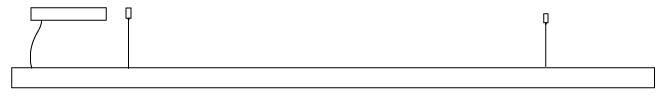

PROJECT	_____
TYPE	_____
SPECIFIER	_____
QUANTITY	_____
DATE	_____

LED40 SUSPENSION

D71005-

base number
Color   Finish
Temperature   Options

1. To build a product code in our configurator select the specify button on the base model # product page
2. To build a manual product code on this datasheet choose from the options listed below in blue font and add the suffix to the base model #

GENERAL

Series: Woodlin
Subseries: LED40
Brand: Tunto
Division: Design
Mounting Type: Suspension
Mounting Location: Ceiling
Subcategory: Profile

PHYSICAL

Shape: Rectangle
Length (mm): 1300
Length (in): 51 ³/₁₆"
Width (mm): 400
Width (in): 15 ³/₄"
Height (mm): 40
Height (in): 1 ⁹/₁₆"
Max. Overall Height (mm): 2040
Max. Overall Height (in): 80 ⁵/₁₆"
Light Distribution: Direct
Diffuser: Opal
Fixture Finish: [WAL / ASH / OAK / BLK / WHI](#)
Fixture Material: Wood

ELECTRICAL

Lamp Type: LED
Input Wattage (W): 30
Total Output Wattage (W): 25.4
Dimming: Tri-Mode (Non-Dimming and Phase Dimming (120Vac only) and 0-10V Dimming)
Driver Included: Yes
Driver Location: Integrated
Driver Type: Constant Current - Universal
Driver Class: Class 2
Input Voltage (V): 120 - 277
Constant Current (MA): 700

LED

Color Temperature (°K): [3000](#)
Max. Delivered Lumen (lm): 1550
CRI: >93 CRI
Lamp Life (hrs): 50000

OPTICAL

RATINGS AND CERTIFICATIONS

Certified By: Certified for North American Standards
IP rating: IP20

1300mm 51 ³/₁₆"

40mm 1 ⁹/₁₆"

Direct